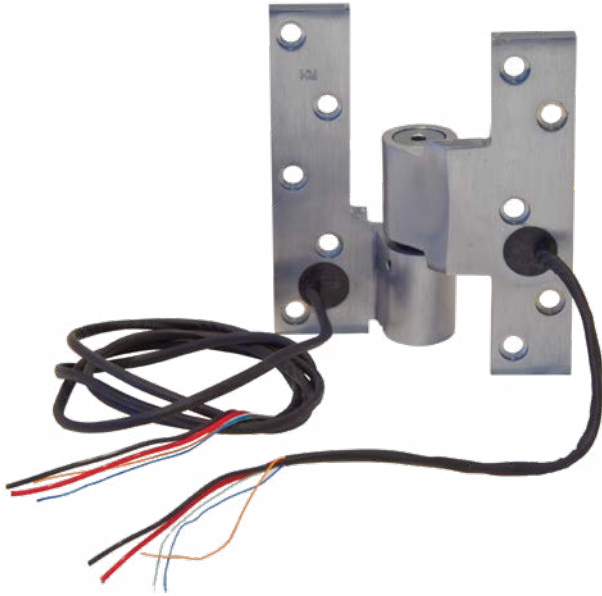

Power Transfer Pivot Hinges

The Energy Transfer Pivot Hinge is available in the same wire configurations as the butt hinges. It's a great way to pass power from the hinge jamb to the door and have no exposed wires or cords.

FEATURES

- Non-conductive wire access cap for added wire protection
- 4' lead available at no extra charge
- Multiple wire configurations available
- Quick connect optional

SPECIFICATIONS

- 2W (2/20ga)
- 4W (4/26ga)
- 8W (8/28ga)
- 12W (12/28ga)
- Other wire configurations available