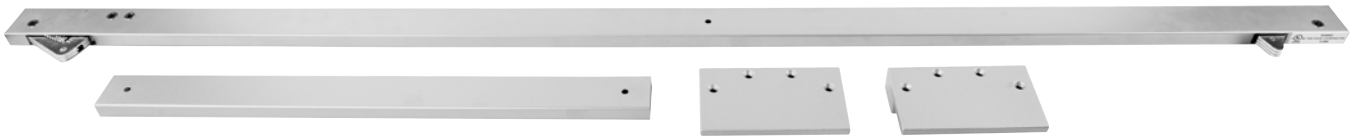

LHSMC-60

C6060 (SMC-60), 60" Surface Mounted Door Coordinator, Aluminum finished with steel housing and internal parts. With F6018, 36" Filler Bar, aluminum. Comes with 2 pieces of MB2, mounting brackets for top stop width over 2-1/4".

LH-MB3

2 pieces of MB3, Mounting Brackets for top stop width 7/8" to 2-1/4"