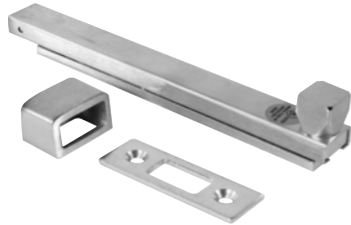

Flush Bolts

LH401

Extension Flush Bolt

LH401UL

Extension Flush Bolt UL listed

Surface Bolt

LH70TB

8" Surface Bolt c/w T and B Strike

LH70TBUL

8" Surface Bolt c/w T and B Strike UL listed

Roller Latches

LH403

Heavy Duty "Adjustable" roller latch

LH404H

Heavy Duty "Adjustable" roller latch (With "T" Strike)

LH405H

Heavy Duty "Adjustable" roller latch (With ANSI Strike)