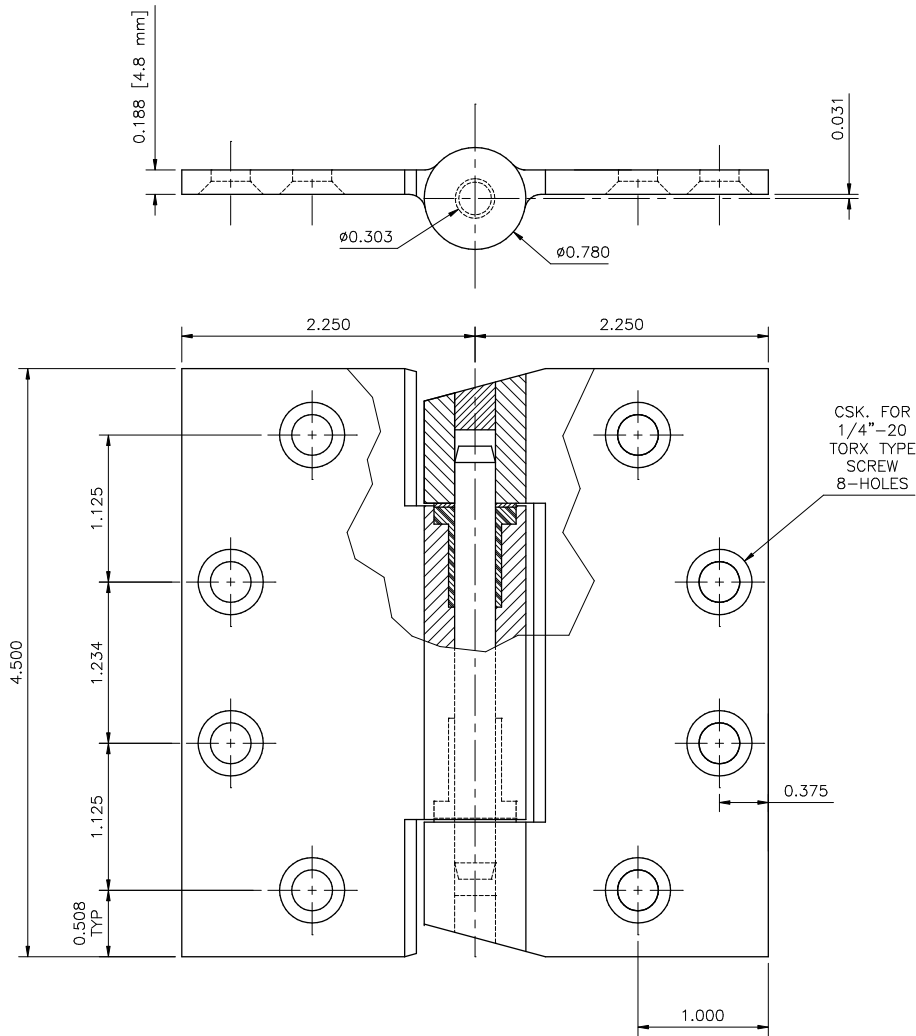

# DETENTION HINGES

LAWRENCEHARDWARE.COM

Cast Stainless

Hospital Tip

Concealed Bearing

39

## LH919

Full Mortise Butt Hinge with Slopped Tips

Finish: C32D

MACHINE SCREW SIZE: 1/4"-20 TORX TYPE  
MATERIAL: TYPE 304 CAST STAINLESS STEEL